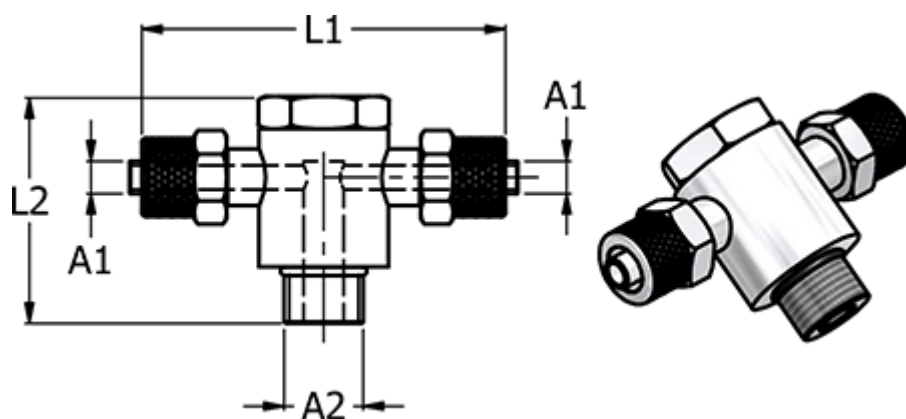

# Data Sheet

Article number: 5861421212

Description: Push-on fitting 14.212-12, metal Ø12/10-G 1/2"-Ø12/10  
Banjo Tee

## Measures

Hose diameter A1	= 12/10
L1	= 67.0
L2	= 42.0
NV	= 27
Thread A2	= G 1/2"